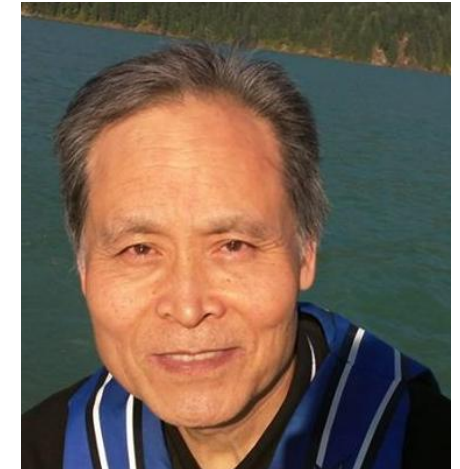

# SHIN IK NOH

**FILE #2013-27945**

SHIN IK NOH IS DESCRIBED AS

- 64 year old-Korean male
- 5'6" tall & 160 lbs
- Average build
- Short black hair which is graying on the sides
- Has Alzheimer's
- Will have facial hair

**LAST SEEN WEARING PLAID  
SHIRT AND HAT (IN PICTURE)**